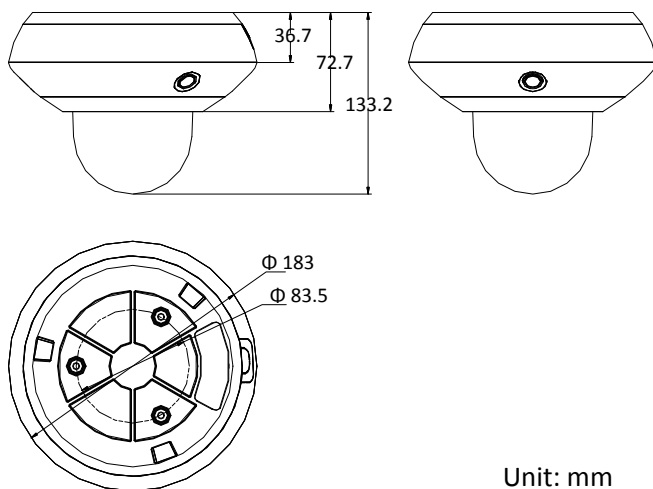

## Specification

Panoramic Camera	
Image Sensor	Three 1/2.8" progressive scan CMOS
Min. Illumination	Color: 0.05 Lux @(F2.0, AGC ON) B/W: 0.01 Lux @(F2.0, AGC ON) 0 Lux with IR
Shutter Time	50 Hz: 1/25 s to 1/30,000 s 60 Hz: 1/30 s to 1/30,000 s
Day & Night	IR Cut Filter
Gain	Auto/Manual
WDR	Digital WDR
Smart Image Enhancement	HLC/BLC/3D DNR/Regional Exposure
White Balance	Auto/Manual/ATW (Auto-Tracking White Balance)/Indoor/Outdoor/Fluorescent Lamp/Sodium Lamp
Privacy Mask	4 × 3 programmable privacy masks
Focal Length	2 mm
Aperture Range	F2.0
FOV	Horizontal field of view: 128.5° × 3 Vertical field of view: 75.7° Diagonal field of view: 144°
PTZ Camera	
Image Sensor	1/2.8" progressive scan CMOS
Min. Illumination	Color: 0.05 Lux @(F2.0, AGC ON) B/W: 0.01 Lux @(F2.0, AGC ON) 0 Lux with IR
Shutter Time	50 Hz: 1/25 s to 1/30,000 s 60 Hz: 1/30 s to 1/30,000 s
Day & Night	IR Cut Filter
Gain	Auto/Manual
WDR	Digital WDR
Smart Image Enhancement	HLC/BLC/3D DNR/Regional Exposure/Regional Focus
White Balance	Auto/Manual/ATW (Auto-Tracking White Balance)/Indoor/Outdoor/Fluorescent Lamp/Sodium Lamp
Privacy Mask	8 programmable privacy masks
Digital Zoom	8×
Focus Mode	Semi-automatic/Manual
Focal Length	2.8 mm to 12 mm, 4× optical zoom
Zoom Speed	Approx.5.4 s (optical, wide - tele)
FOV	Horizontal field of view: 120° to 56.6° (wide - tele) Vertical field of view: 61.8° to 31.7° (wide - tele) Diagonal field of view: 149° to 65° (wide - tele)
Min. Working Distance	10 mm to 1500 mm (wide - tele)
Aperture Range	F2.0 to F2.4
Pan and Tilt Range	Pan: 0° to 350°; Tilt: 0° to 90°
Pan and Tilt Speed	Pan speed: 0.1°/s to 30°/s (configurable), preset speed: 30°/s Tilt speed: 0.1°/s to 30°/s (configurable), preset speed: 30°/s
Proportional Zoom	Support
Preset Number	300
Power-off Memory	Support
PTZ Status Display	Support
Preset Freezing	Support
Scheduled Task	Preset/Dome Reboot/Dome Adjust

## Dimensions

Unit: mm